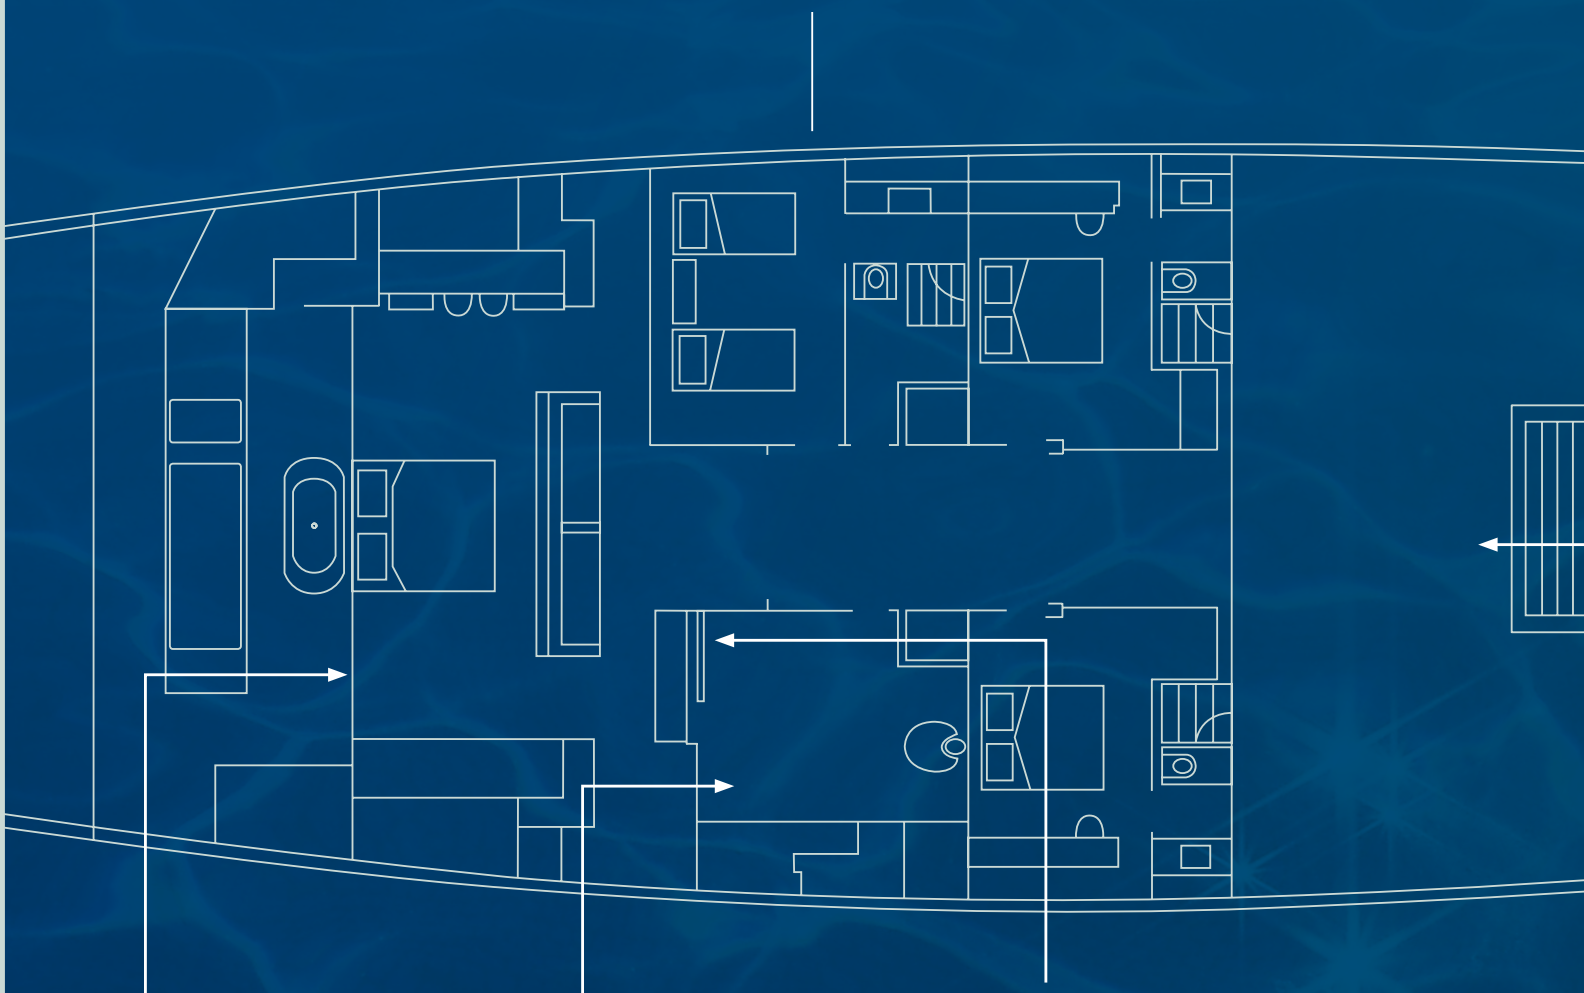

Unparalleled Performance, Reliability, and Personalization

Crestron is the only company that designs, manufactures and supports all of the products in your complete marine automation system

Touch screens

Control your environment with beautifully designed, easy to use touch screens – control lighting, adjust the temperature, put on your favorite track all at the tap of a touch screen.

Audio

Crestron makes entertaining truly effortless. Set the mood for the party with one touch. Want different music playing out on the deck than in the dining area? It's easy with Crestron on board.

Video

Whether you're watching your favorite show on cable TV, streaming a blockbuster movie, or playing a cutting-edge game in 4K Ultra HD, one touch ensures the screen you're viewing is optimized for whatever content you choose.