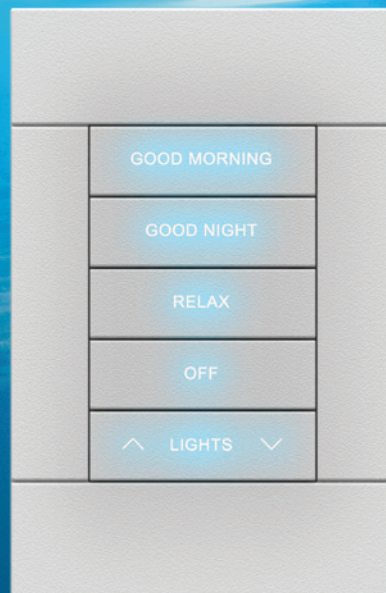

Where you can dive into detail

Set the perfect scene for all your needs

Crestron systems are designed for people, by people and we appreciate that not all tastes are the same. That's why we always keep a close eye on the detail. Whether you prefer to control your environment by touch screen, keypad, or handheld remote they are all designed to integrate effortlessly into your lifestyle.

Crestron Horizon™ Keypad with illuminated etching